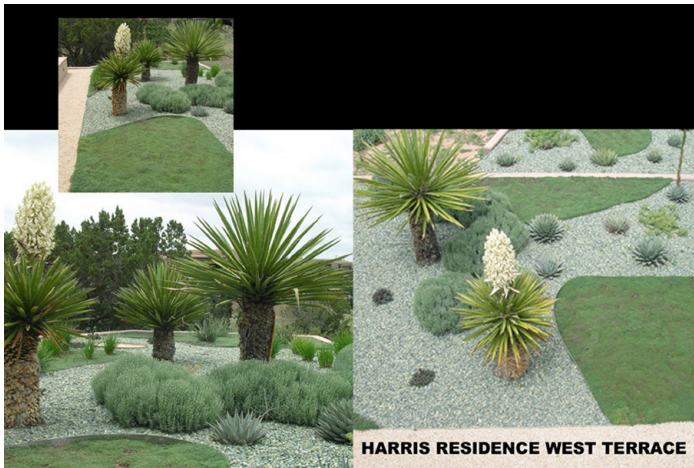

New Directions in Landscape Architecture

WHO: Ben Haggard & Edith Katz

WHEN: Thursday, March 1, 6PM

WHERE: Center for Contemporary Arts

PRICE: $3 members of participating orgs, & seniors, $5 nonmembers. Students free.

CONTACT: Diane Armitage, diane@ccasantafe.org, 982-1338 ext. 17